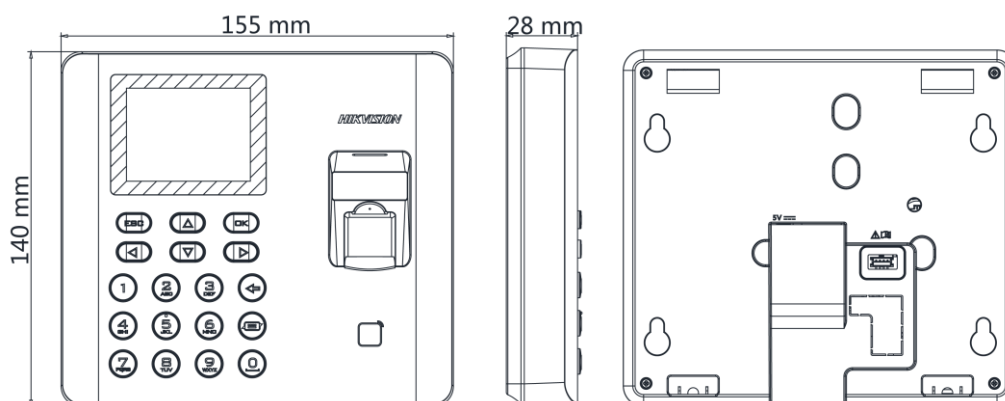

▪ Specification

System	
Operating system	Linux
Screen	
Screen size	2.4-inch
Type	LCD-TFT display screen
Audio	
Audio output	1 loudspeaker, 1 buzzer
Network	
Wired network	TCP/IP, 10/100Mbps, self-adaptive
Wi-Fi	Support
Interface	
Network interface	1
USB	1
Capacity	
Card capacity	3000
Fingerprint capacity	3000
Event capacity	100,000
Authentication	
Card type	EM card
Card reading distance	0 to 5 cm
Card reading duration	< 1 s
Fingerprint module	Optical fingerprint module
Fingerprint comparing mode	1:1 and 1:N
Fingerprint recognition duration	< 1 s
Fingerprint FAR	≤ 0.001 %
Fingerprint FRR	≤ 0.01 %
Others	
Indicator	Power/status (red/green)
Battery	Support
Power supply	5 VDC/1 A
Working temperature	-10 °C to +55 °C (14 °F to +131 °F)
Working humidity	10% to 90% (no condensing)
Color	Black
Dimensions	140 mm × 155 mm × 30 mm (5.51" × 6.01" × 1.18")
Application environment	Indoor
Installation	Surface mounting, desk stand

▪ Dimension

▪ Available Model

DS-K1A802AEF-B