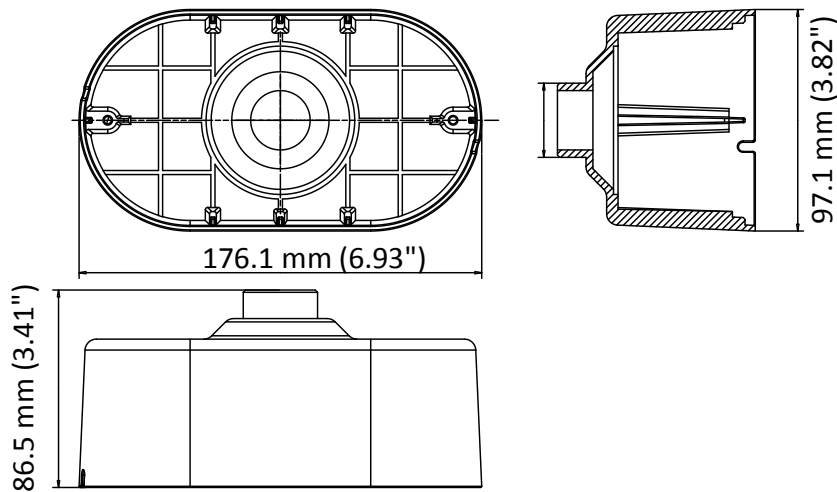

DS-1270ZJ-DE7

Adaptor Cap of Bracket

Features

- Aluminum alloy material
- Applies to the dual-lens network camera

Dimension

Available Model

DS-1270ZJ-DE7

Parameter

Model	DS-1270ZJ-DE7
Parameters	Adaptor Cap of Bracket
Material	Aluminum Alloy
Dimension	176.1 mm × 97.1 mm × 86.5 mm (6.93" × 3.82" × 3.41")
Weight	Approx. 353 g (0.78 lb.)
Appearance	Hikvision White