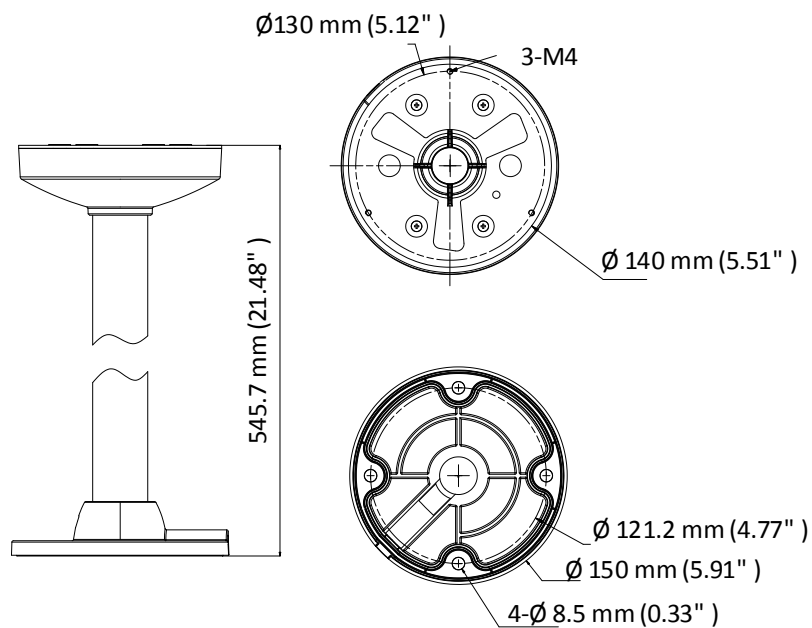

DS-1271ZJ-140-DM45

Pendant Mount

Feature

- Aluminum alloy with surface spray treatment
- The cap facilitates the installation
- Applies to both indoor conditions, and outdoor conditions

Dimension

Available Model

DS-1271ZJ-140-DM45

Parameter

Model	DS-1271ZJ-140-DM45
Parameters	Pendant Mount
Appearance	Hikvision White
Material	Aluminum Alloy
Dimension	$\varnothing 150 \text{ mm} \times 545.7 \text{ mm (5.91" } \times 21.48\text{")}$
Weight	1125 g (2.48 lb.)

Notes

- The mount should be installed on the flat surface.
- The waterproof rubber is necessary for the outdoor application.
- The wall must be capable of supporting at least 3 times as much as the total weight of the camera, and the mount.
- The mount's maximum load capacity is 3 kg (6.61 lb.).