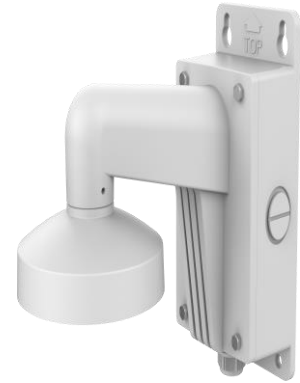

DS-2200ZJ-WAJ-140

Wall mount

Key Feature

- Wall mount

Specification

Model	DS-2200ZJ-WAJ-140
Color	White
Weight	Approx. 1939 g (4.3 lb.)
Material	Aluminum + stainless steel + silicone + EVA
Dimension	242.9 mm × 140 mm × 292.7mm (9.6" × 5.5" × 11.5")

Available Model

DS-2200ZJ-WAJ-140

Dimension