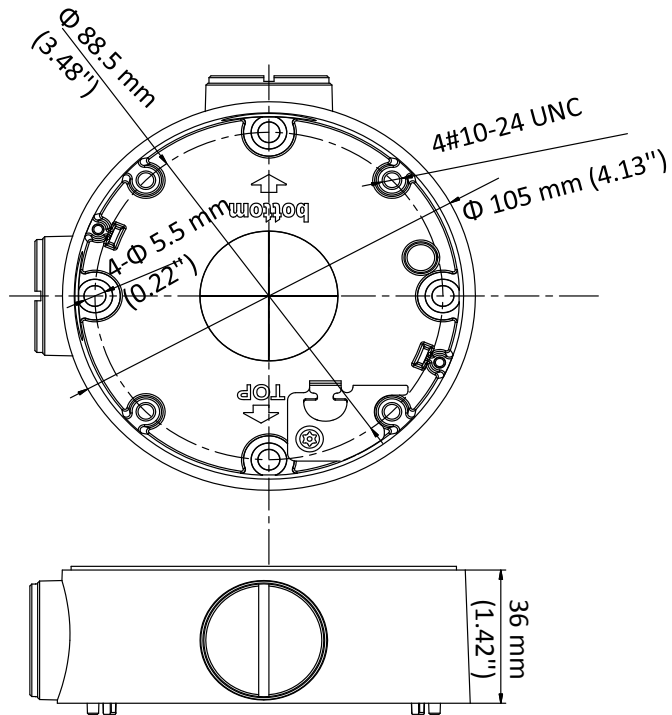

DS-1260ZJ-Black

Junction Box

Feature

- Alloy with surface spray treatment

Dimension

Available Model

DS-1260ZJ-Black

Parameter

Model	DS-1260ZJ-Black
Parameters	Junction Box
Appearance	Hikvision Black
Material	Alloy
Dimension	$\Phi 88.5 \text{ mm} \times 36 \text{ mm}$ ($\Phi 3.48" \times 1.42"$)
Weight	Approx. 251 g (0.55 lb.)

Note

- The junction box should be installed on a flat surface.
- The waterproof rubber is necessary for the outdoor application.
- The wall should be capable of supporting at least 3 times as much as the total weight of the camera, and the junction box.
- The maximum load capacity of the mount is 4.5 kg (9.92 lb.).