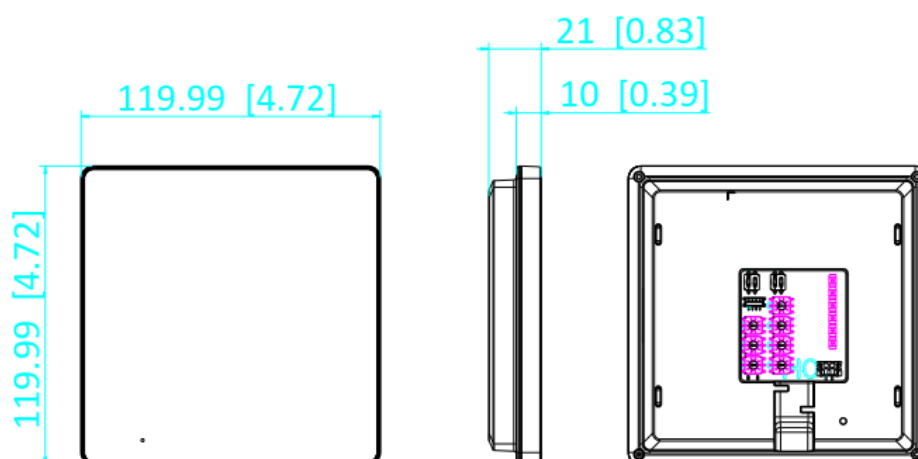

DS-KH7000EY-E2 Audio 2-wire HD Indoor Station

- No screen audio indoor station with touch button.
- Support custom buttons.
- Support floor calls.

▪ Specification

System parameters	
Operation system	Embedded FreeRTOS operation system
Processor	Embedded processor
Display parameters	
Operation method	9 touch button
Type	/
Video parameters	
Video compression standard	/
Lens	/
FOV	/
Wide dynamic range (WDR)	/
Resolution	/
Focal length	/
Audio parameters	
Audio input	1 Built-in omnidirectional microphone
Audio compression standard	G726
Audio output	1 Built-in loudspeaker
Audio compression bitrate	64 Kps
Audio quality	Noise suppression and echo cancellation
Volume adjustment	Adjustable
Capacity	
Linked indoor extensions capacity	3
Network parameters	
Wired network	10/100 Mbps self-adaptive through 2-wire interface
Wi-Fi	/
3G/4G	/
Zigbee	/
Device interfaces	
Alarm input	1
TAMPER	/
RS-485	/
USB	/
TF card	/
Alarm output	/
DIP switch	7 decimal DIP switch and 4 binary DIP switch
Power supply input	Powered by DS-KAD7060EY/DS-KA7061EY or 12V
Two-Wire IP interface	2, 1 for input 1 for output
General	
Button	9 touch button
Installation	Surface mounting
Indicator	/
Protective level	/
Working temperature	-10 °C to 50 °C (14 °F to 122 °F)

Working humidity	10% to 90% (no-condensing)
Dimension (W × H × D)	190.2 mm × 138.2 mm × 20 mm (7.5" × 5.4" × 0.8")
Battery	/
Power supply	Powered by DS-KAD7060EY/DS-KA7061EY or 12V DC
Application environment	Indoor
Power consumption	≤ 4W (stand by ≤ 1W)
Language	English, Bulgarian, Hungarian, Greek, German, Italian, Czech, Slovak, French, Polish, Dutch , Spanish, Romanian, Estonian, Croatian, Slovenian, Serbian, Ukrainian, Portuguese

▪ **Available Model**

DS-KH7000EY-E2

▪ **Dimension**

Unit:mm [inch]

SCALE 1:1

Headquarters

No.555 Qianmo Road, Binjiang District,
Hangzhou 310051, China
T +86-571-8807-5998
www.hikvision.com

Follow us on social media to get the latest product and solution information.