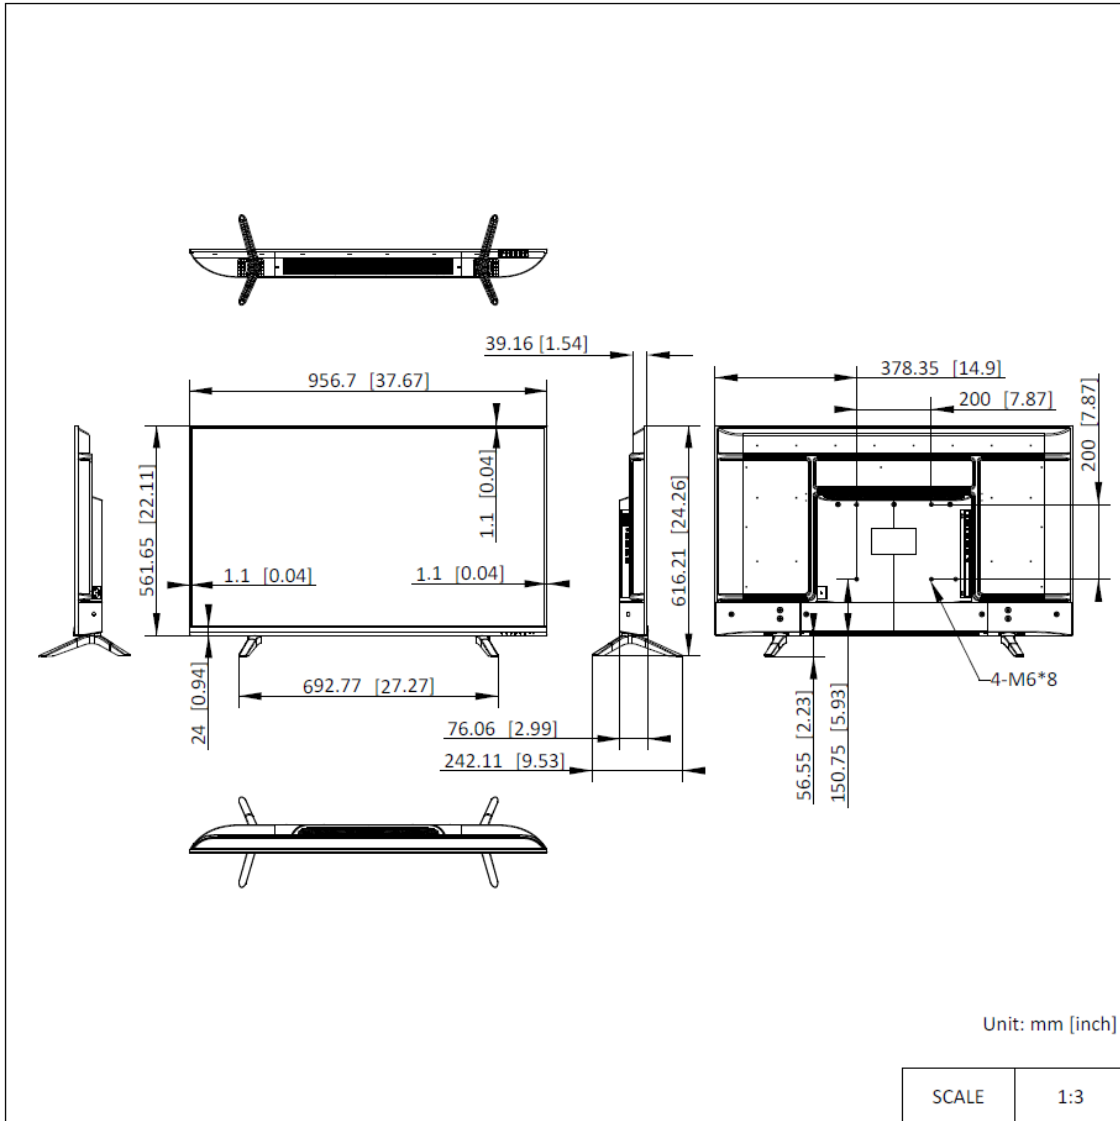

▪ Specification

Display	
Screen Size	43 inch
Active Display Area	941.184 (H) mm × 529.416 (V) mm
Resolution	3840 × 2160 @60 Hz
Backlight	D-LED
Pixel Pitch	0.2451 (H) × 0.2451 (V) mm
Brightness	300 cd/m ²
Viewing Angle	178° / 178°
Color Depth	8 bit+FRC
Contrast Ratio	4000 : 1
Response Time	6.5 ms (typ)
Refresh Rate	60 Hz
Haze	25%
Color Gamut	72% NTSC
Reliability	7 * 24H
Interface	
Video & Audio Input	HDMI × 3
Video & Audio Output	LINE OUT × 1, Speaker OUT × 2 (8Ω 10W)
Data Transmission Interface	USB2.0 × 1
Control Interface	RS232-IN × 1 , RS232-OUT × 1
Power	
Power Supply	100-240 V ~ , 50/60 Hz, 1.0 A Max
Power Consumption	≤80W
Standby Consumption	≤ 0.5 W
Working Environment	
Working Temperature	0 °C to 50 °C (41 °F to 104 °F)
Working Humidity	10% ~ 90% RH (Non-Condensing)
Storage Temperature	-20 °C to 60 °C (14 °F to 140 °F)
Storage Humidity	5% ~ 90% RH (Non-Condensing)
General	
Speaker	8 Ω 10 W × 2
Casing Material	Plastic
VESA	7.87 inch × 7.87 inch
Bezel Width	0.04 inch (top/left/right) , 0.94 inch (bottom)
Product Dimensions (W × H × D)	37.67 (W) inch × 22.11 (H) inch × 2.99(D) inch (without base) , 37.67 (W) inch × 24.26 (H) inch × 9.53 (D) inch (with base)
Package Dimensions (W × H × D)	1073(W)mm×668(H)mm×161(D) mm (42.24 (W) × 26.3 (H) × 6.34 (D)) inch
Net Weight	6.81 ± 0.5 kg (15.01 ± 1.1 lb.)
Gross Weight	9.88 ± 0.5 kg (21.78 ± 1.1 lb.)
Packing List	Monitor × 1, Base component × 1, Power cable × 1, HDMI cable (1.5 m) × 1, User manual × 1, Multilingual manual × 1, Remote control × 1, Screw × 6

▪ Physical Interface

Interface	Description	Interface	Description
AC	AC, 100-240V~,50/60Hz,1.0A Max,input interface	HDMI	HDMI 1.4 digital signal input interface
USB	USB2.0,input interface	Audio output	3.5mm Audio output interface
RS232-IN	RS232-IN,input interface	RS232-OUT	RS232-OUT,output interface

▪ Available Model

DS-D5043U3-1V0S

▪ Dimension

- Accessory
- Optional

DS-DM4255W
Wall-mounted
Bracket

See Far, Go Further

www.hikvision.com
support@hikvision.com