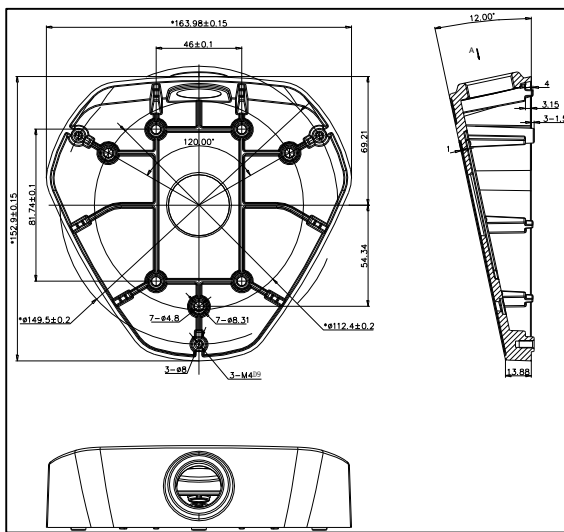

DS-1281ZJ-DM25

Inclined Ceiling Mount Bracket for Dome Camera

Features:

- Aluminum alloy material with surface spray treatment
- Cable hole on bracket makes the feature better

Dimension:

Order Model:

DS-1281ZJ-DM25

Parameter:

Model	DS-1281ZJ-DM25
Parameters	Inclined Ceiling Mount Bracket for Dome Camera
Appearance	Hikvision White
Material	Aluminum Alloy
Dimension	153×164×45mm
Weight	300g

Notice:

- The bracket should be installed on flat wall
- Waterproof rubber is necessary for outdoor application
- The wall must be capable of supporting over 3 times as much as the total weight of the camera and the mount.
- The maximum load capacity of the bracket is 4.5KG

Note: The actual dome camera may vary from the picture above.