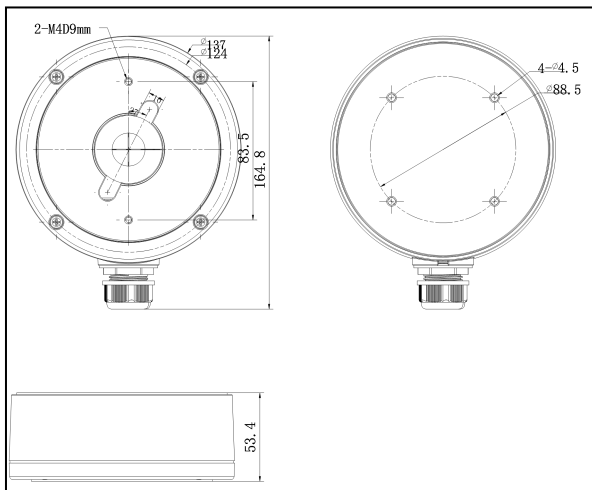

DS-1280ZJ-DM22

Junction Box for Dome Camera

Features:

- Aluminum alloy material with surface spray treatment
- Waterproof design

Dimension:

Order Model:

DS-1280ZJ-DM22

Parameter:

Model	DS-1280ZJ-DM22
Parameters	Junction Box for Dome Camera
Appearance	Hikvision White
Material	Aluminum Alloy
Dimension	Φ 137×164.8×53.4mm
Weight	520g

Notice:

- The bracket should be installed on flat wall
- Waterproof rubber is necessary for outdoor application
- The wall must be capable of supporting over 3 times as much as the total weight of the camera and the mount.
- The maximum load capacity of the bracket is **4.5KG**

Note: The actual dome camera may vary from the picture above.