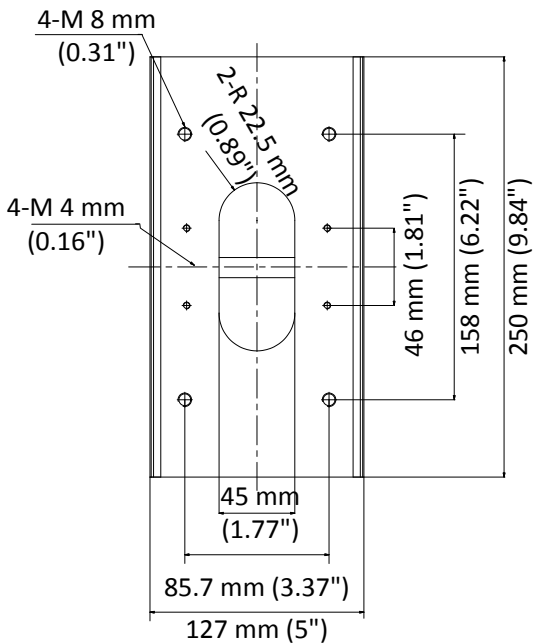

DS-1475ZJ-SUS

Vertical Pole Mount

Feature

- Stainless steel material with surface spray treatment
- Adjustable diameter from 67 mm to 127 mm

Dimension

Available Model

DS-1475ZJ-SUS

Parameter

Model	DS-1475ZJ-SUS
Parameters	Vertical Pole Mount
Appearance	Hikvision White
Material	Stainless Steel
Dimension	250 mm × 127 mm × 46 mm (9.84" × 5" × 1.81")
Weight	1285 g (2.83 lb.)

Note

- Waterproof rubber is necessary for the outdoor application.
- The wall must be capable of supporting at least 3 times as much as the total weight of the camera and the mount.
- The mount's maximum load capacity is 10 Kg (22 lb.).