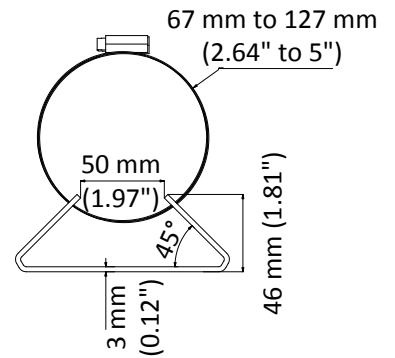

DS-1475ZJ-SUS

Vertical Pole Mount

Feature

- Stainless steel material with surface spray treatment
- Adjustable diameter from 67 mm to 127 mm

Dimension

Available Model

DS-1475ZJ-SUS

Parameter

Model	DS-1475ZJ-SUS
Parameters	Vertical Pole Mount
Appearance	Hikvision White
Material	Stainless Steel
Dimension	250 mm × 127 mm × 46 mm (9.84" × 5" × 1.81")
Weight	1285 g (2.83 lb.)

Note

- Waterproof rubber is necessary for the outdoor application.
- The wall must be capable of supporting at least 3 times as much as the total weight of the camera and the mount.
- The mount's maximum load capacity is 10 Kg (22 lb.).