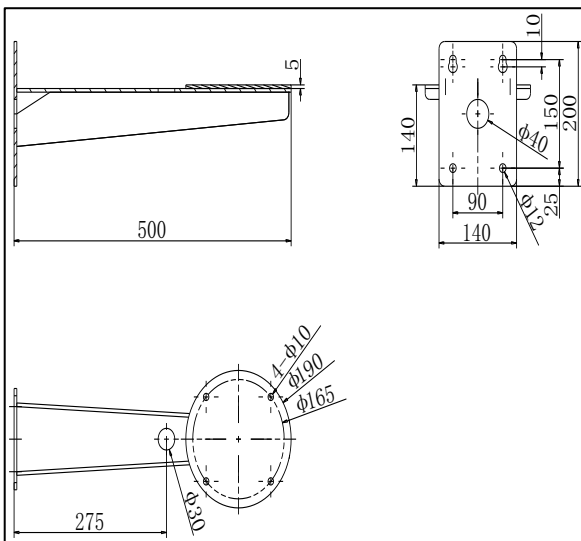

DS-1693ZJ

Wall Mount Bracket for Positioning System

Features:

- Steel material with surface spray treatment
- Hikvision white

Dimension:

Order Model:

DS-1693ZJ

Parameter:

Model	DS-1693ZJ
Parameters	Wall Mount Bracket for Positioning System
Appearance	Hikvision White
Material	Steel
Dimension	190×200×500mm
Weight	5700g

Notice:

- The bracket should be installed on flat wall
- The wall must be capable of supporting over 3 times as much as the total weight of the camera and the mount.
- The maximum load capacity of the bracket is 50 KG

Note: The actual bracket may vary from the picture above.