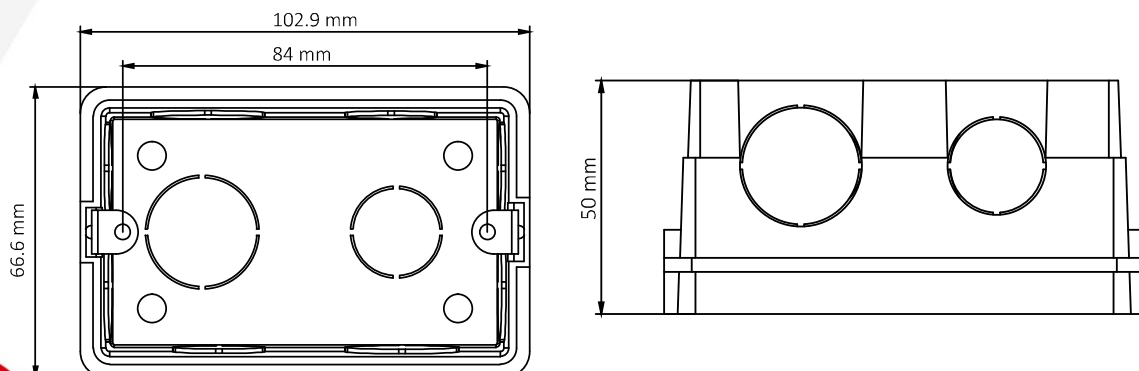

DS-KAB118 Gang Box

Features and Notes

- Convenient design available for indoor station wall mounting
- Made of the insulating material

Available Model

DS-KAB118

Specifications

Parameter	Model	DS-KAB118
Material		PVC
Color		Black
Working temperature		-5° C to +60° C (23° F to 140° F)
Working humidity		10% to 90%
Dimension (L x W x H)		102.9 mm × 66.6 mm × 50 mm (0.34" × 0.22" × 0.16")

Dimension