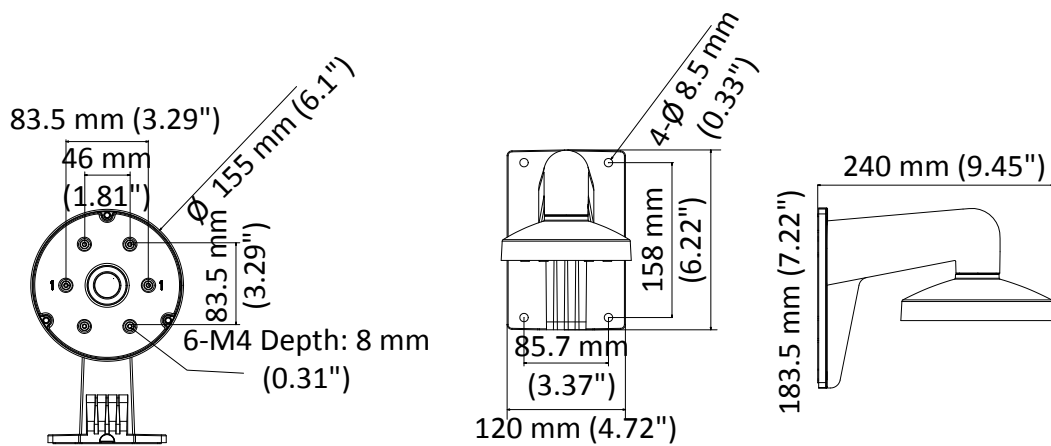

DS-1473ZJ-155

Wall Mount for Dome Camera

Feature

- Aluminum alloy with surface spray treatment
- The cap facilitates the installation
- Waterproof design

Dimension

Available Model

DS-1473ZJ-155

Parameter

Model	DS-1473ZJ-155
Parameters	Wall Mount for Dome Camera
Appearance	Hikvision White
Material	Aluminum Alloy
Dimension	Ø 155 mm × 183.5 mm × 240 mm (6.1" × 7.22" × 9.45")
Weight	650 g (1.4 lb.)

Note

- The mount should be installed on the flat surface.
- The wall must be capable of supporting at least 3 times as much as the total weight of the camera and the mount.
- The mount's maximum load capacity is 3 Kg (6.6 lb.).