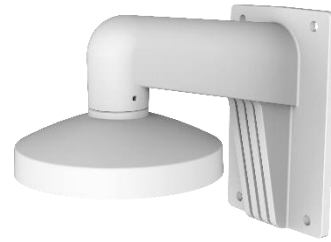

DS-1473ZJ-155

Wall Mount for Dome Camera

Feature

- Aluminum alloy with surface spray treatment
- The cap facilitates the installation
- Waterproof design

Dimension

Available Model

DS-1473ZJ-155

Parameter

Model	DS-1473ZJ-155
Parameters	Wall Mount for Dome Camera
Appearance	Hikvision White
Material	Aluminum Alloy
Dimension	Ø 155 mm × 183.5 mm × 240 mm (6.1" × 7.22" × 9.45")
Weight	650 g (1.4 lb.)

Note

- The mount should be installed on the flat surface.
- The wall must be capable of supporting at least 3 times as much as the total weight of the camera and the mount.
- The mount's maximum load capacity is 3 Kg (6.6 lb.).