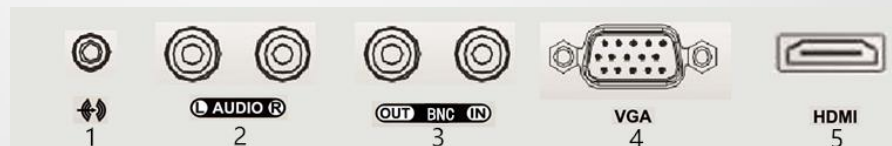

Interfaces

NO.	Description
1	3.5mm headphone interface
2	AUDIO
3	BNC in and out
4	VGA : VGA Analog Signal Input
5	HDMI: HDMI Digital Signal Input