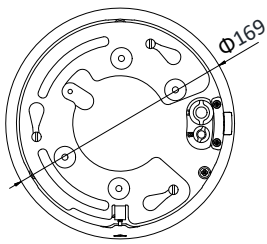

## Specification

Camera Module	
Image Sensor	1/2.8" progressive scan CMOS
Min. Illumination	Color: 0.005 Lux @(F1.6, AGC ON) B/W: 0.001 Lux @(F1.6, AGC ON) 0 Lux with IR
White Balance	Auto/Manual/ATW (Auto-tracking White Balance)/Indoor/Outdoor/Fluorescent Lamp/Sodium Lamp
AGC	Auto/Manual
Shutter Time	1/1 s to 1/30,000 s
Day & Night	IR Cut Filter
Digital Zoom	16×
Privacy Mask	24 programmable privacy masks
Focus Mode	Auto/Semi-automatic/Manual
WDR	120 dB WDR
Lens	
Focal Length	4.8 mm to 120 mm, 25× optical
Zoom Speed	Approx. 3.2 s (optical lens, wide-tele)
FOV	Horizontal field of view: 57.6° to 2.5° (wide-tele) Vertical field of view: 34.4° to 1.4° (wide-tele) Diagonal field of view: 64.5° to 2.9° (wide-tele)
Working Distance	10 mm to 1500 mm (wide-tele)
Aperture Range	F1.6 to F3.5
IR	
IR Distance	50 m
Smart IR	Support
PTZ	
Movement Range (Pan)	360° endless
Pan Speed	Configurable, from 0.1°/s to 300°/s Preset Speed: 350°/s
Movement Range (Tilt)	From -5° to 90° (auto-flip)
Tilt Speed	Configurable, from 0.1°/s to 160°/s Preset Speed: 200°/s
Proportional Zoom	Support
Presets	300
Patrol Scan	8 patrols, up to 32 presets for each patrol
Pattern Scan	4 pattern scans, record time over 10 minutes for each scan
Power-off Memory	Support
Park Action	Preset/Pattern Scan/Patrol Scan/Auto Scan/Tilt Scan/Random Scan/Frame Scan/Panorama Scan
PTZ Position Display	Support
Preset Freezing	Support
Scheduled Task	Preset/Pattern Scan/Patrol Scan/Auto Scan/Tilt Scan/Random Scan/Frame Scan/Panorama Scan/Dome Reboot/Dome Adjust/Aux Output
Compression Standard	
Video Compression	Main Stream: H.265+/H.265/H.264+/H.264 Sub-Stream: H.265/H.264/MJPEG Third Stream: H.265/H.264/MJPEG
H.264 Type	Baseline Profile/Main Profile/High Profile
H.264+	Support
H.265 Type	Main Profile

**Order Model**

DS-2DE4A225IW, 12 VDC & PoE+ (802.3 at, class4)

**Dimensions**

Unit: mm