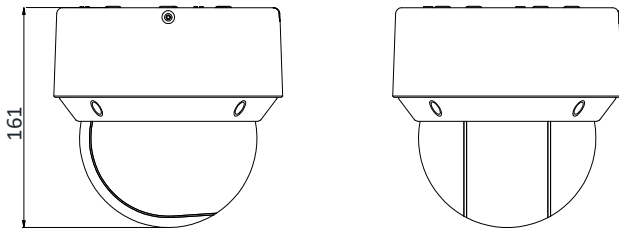

Order Model

DS-2DE4A225IW, 12 VDC & PoE+ (802.3 at, class4)

Dimensions

Unit: mm