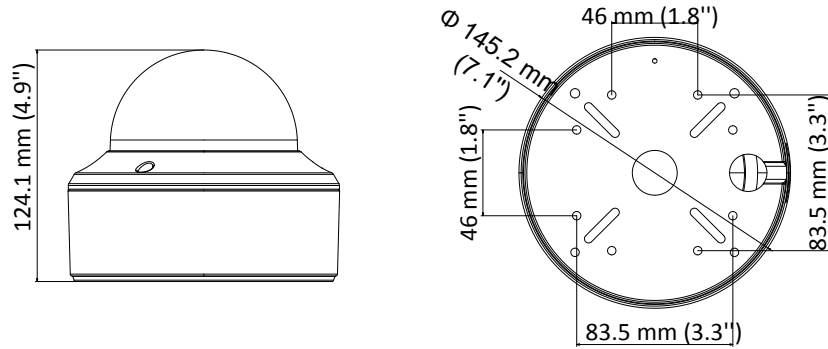

Order Models

DS-2CE56D8T-VPIT3ZE

Dimension