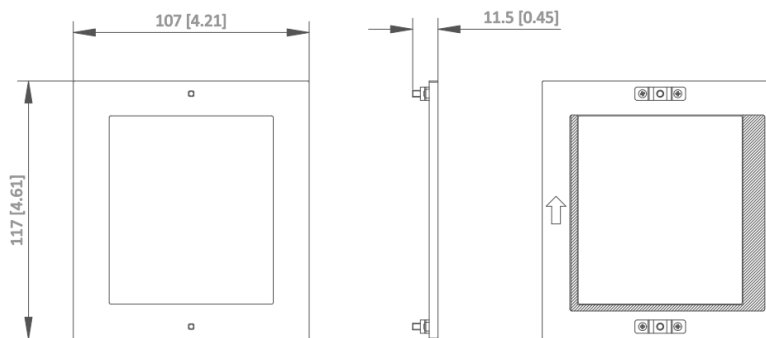

**DS-KD-ACF1/Plastic**

- 1 Flush mounting module brackets of modular door station: includes gang box, cover screws, lines, etc.
- Plastic material

## ▪ Specification

General	
Weight	Net weight: 195 g Gross weight: 366 g
Working temperature	-40 °C to 55 °C(-40 °F to 131 °F)
Working humidity	10% to 95%
Dimension (W × H × D)	Cover: 117 mm × 107 mm × 11.5 mm (4.61" × 4.21" × 0.45"), Gang Box: 117 mm × 107 mm × 45 mm (4.61" × 4.21" × 1.77")
Material	Plastic

## ▪ Dimension

Unit:mm [inch]

SCALE 1:1