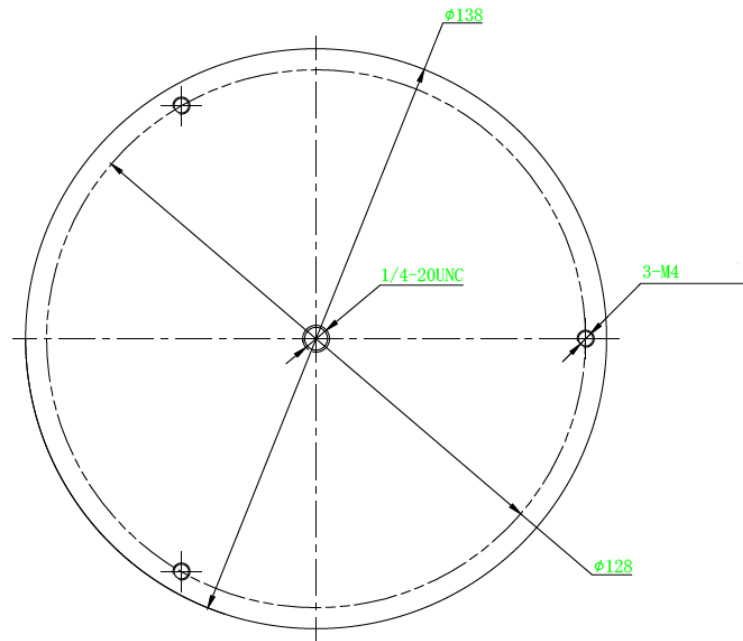

DS-2908ZJ

Tripod Adapter for DS-2TD1217B-x/PA Turret Cameras

- Designed for the Installation of DS-2TD1217B-x/PA Turret Cameras onto DS-2907ZJ Tripod
- Three-Hole Design

The maximum load capacity is 22 lbs (10 kg).

Available Model: DS-2908ZJ

Specifications

DS-2908ZJ	
Appearance	Hikvision white
Material	Aluminum alloy
Dimension	Ø 138 mm (Ø 5.43")
Weight	4.23 ozs (119.8 g)

Dimensions

Units: mm