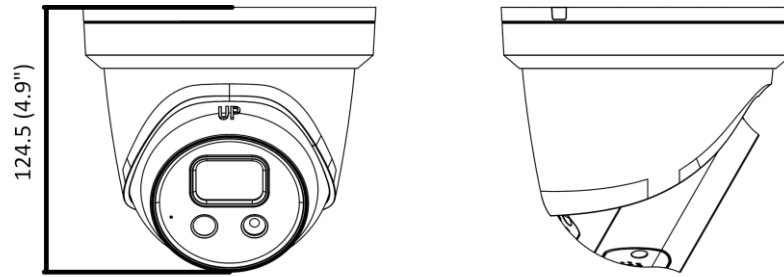

▪ **Dimension**

Unit: mm (inch)

▪ **Accessory**