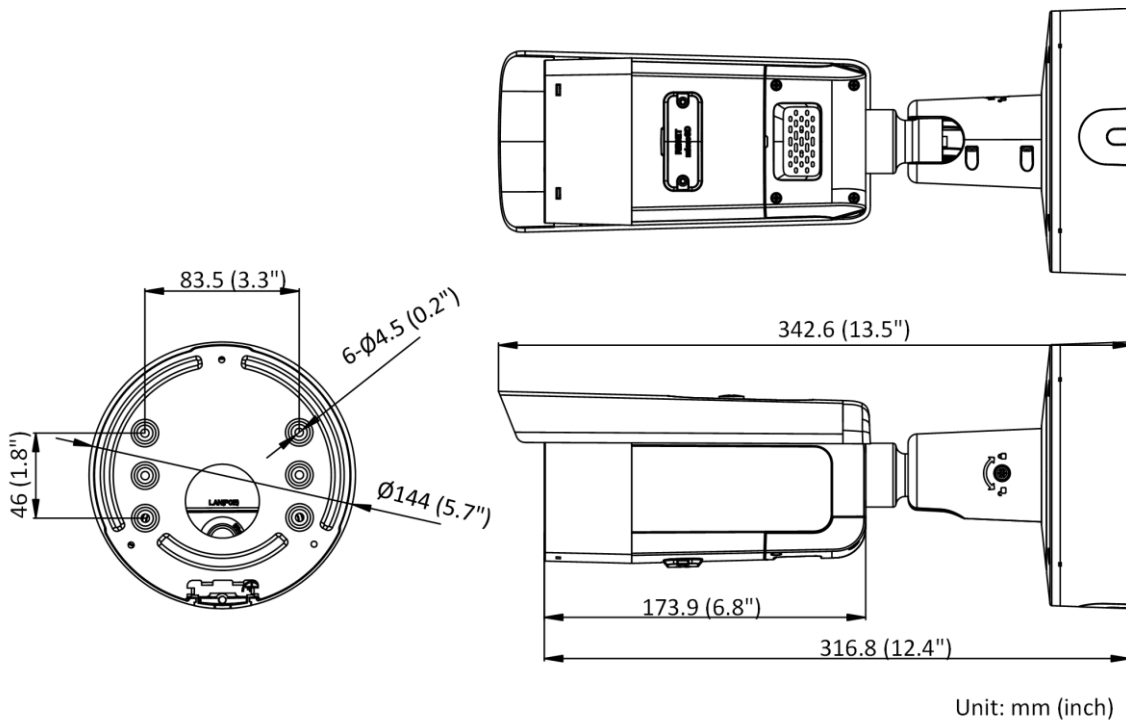

▪ **Dimension**

▪ **Accessory**

DS-1476ZJ-SUS
Corner Mount