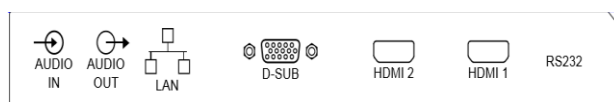

# Specifications

<b>Model</b>	DS-D5043UC	
<b>Backlight</b>	D-LED	
<b>Screen Size</b>	42.5 inch	
<b>Pixel Pitch</b>	0.2451mm (H) * 0.2451mm(W)	
<b>Max Resolution</b>	3840 * 2160	
<b>Brightness</b>	400 cd/m2 (Typ.)	
<b>Contrast</b>	1200:1	
<b>Response Time</b>	8ms	
<b>Color</b>	1.07billion	
<b>Active Area</b>	941.184mm(H) * 529.416mm(V)	
<b>Viewing Angle</b>	Horizontal 178°, Vertical 178°	
<b>Interfaces</b>	RS232	1
	HDMI 2.0	2
	VGA	1
	LAN	1
	Audio out	1
	Audio in	1
	USB3.0*1 /USB2.0*1	2
<b>Power Supply</b>	AC 100~240V, 50/60 Hz	
<b>Power Consumption</b>	≤120W	
<b>Standby power Consumption</b>	0.5W	
<b>Loudspeaker</b>	8W*2	
<b>Working Temperature</b>	0°C~40°C	
<b>Working Humidity</b>	20% - 80%RH (No Condensation)	
<b>Storage Temperature</b>	-20°C ~ +60°C	
<b>Storage Humidity</b>	10% - 90%RH (No Condensation)	
<b>Color of Casing</b>	Black	
<b>VESA</b>	200mm*200mm/400mm*400mm	
<b>Dimensions(W*H*D)</b>	968.2mm*559.4mm*60.9 mm	
<b>Packing Dimensions(W*H*D)</b>	1070mm*696mm*159 mm	
<b>Gross Weight</b>	11.7kg	
<b>Net Weight</b>	8.6kg	
<b>Accessories</b>	Power cord	1
	Battery	1
	Remote Control	1
	User manual	1
	HDMI cable	1
<b>Bracket</b>	Pedestal	NA
	Wall mounted	Optional DS-DM4255W
<b>*Note</b>	All specifications mentioned above are subject to the actual product	