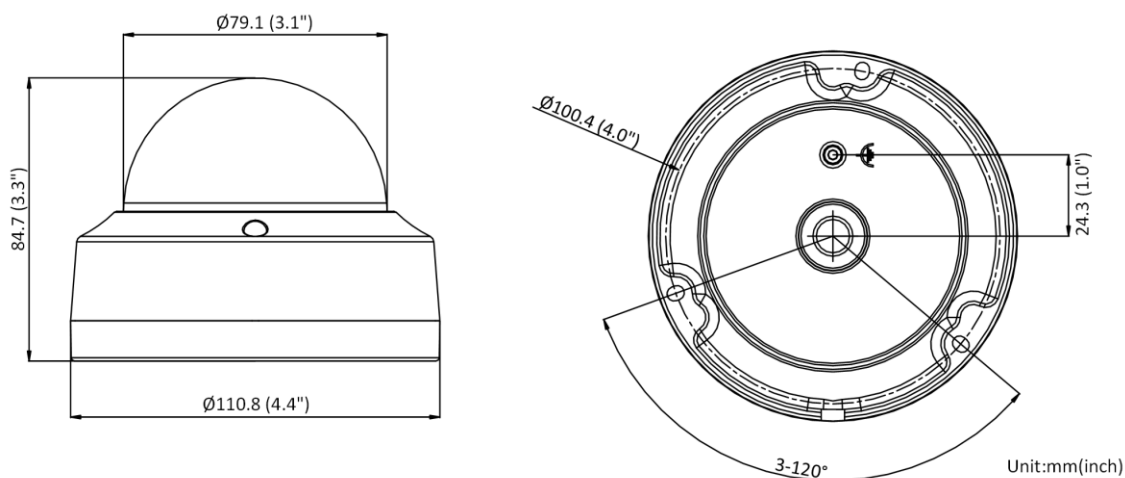

Level	Description
Top-level protection	Hikvision products at this level are equipped for use in areas where professional anti-corrosion protection is a must. Typical application scenarios include coastlines, docks, chemical plants, and more.
Moderate protection	Hikvision products at this level are equipped for use in areas with moderate anti-corrosion demands. Typical application scenarios include coastal areas about 2 kilometers (1.24 miles) away from coastlines, as well as areas affected by acid rain.
No specific protection	Hikvision products at this level are equipped for use in areas where no specific anti-corrosion protection is needed.

▪ **Dimension**

▪ **Accessory**

▪ **Optional**

▪ DS-1275ZJ-SUS ▪ Vertical Pole Mount	DS-1272ZJ-110 Wall Mount	DS-1271ZJ-110 Pendant Mount	DS-1276ZJ-SUS Corner Mount	DS-1250ZJ Rain Shade
DS-1259ZJ Inclined Ceiling Mount	DS-1258ZJ Wall Mount	DS-1280ZJ-DM18 Junction Box	DS-1272ZJ-110B Wall Mount