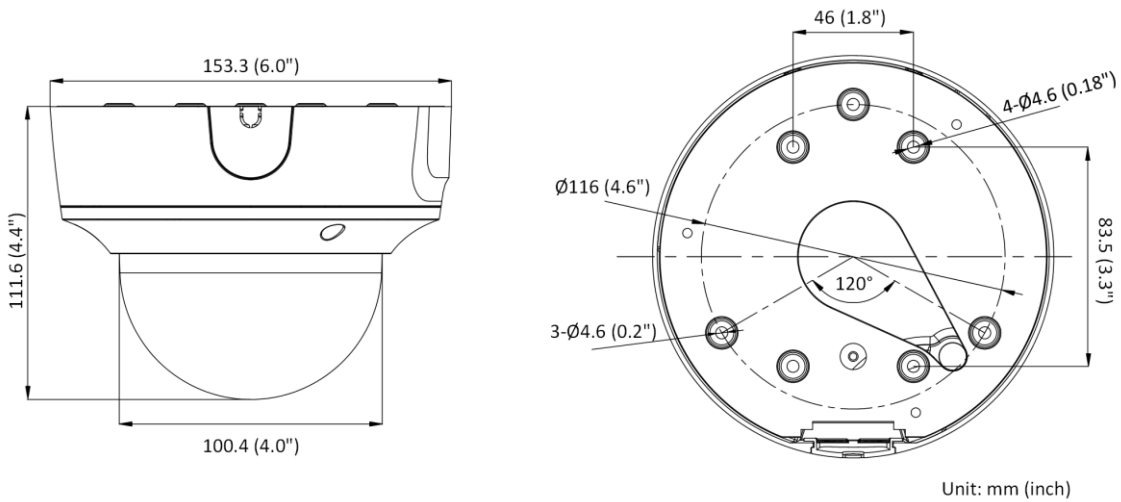

Safety	UL (UL 60950-1); CB (IEC 60950-1:2005 + Am 1:2009 + Am 2:2013, IEC 62368-1:2014); CE-LVD (EN 60950-1:2005 + Am 1:2009 + Am 2:2013, IEC 62368-1:2014); BIS (IS 13252(Part 1):2010+A1:2013+A2:2015); LOA (IEC/EN 60950-1)
Environment	CE-RoHS (2011/65/EU); WEEE (2012/19/EU); Reach (Regulation (EC) No 1907/2006)
Protection	IP67 (IEC 60529-2013), IK10 (IEC 62262:2002)

▪ **Available Model**

DS-2CD3756G2T-IZS (2.7 to 13.5 mm, 7 to 35 mm)

▪ **Dimension**

▪ **Accessory**

▪ **Included**