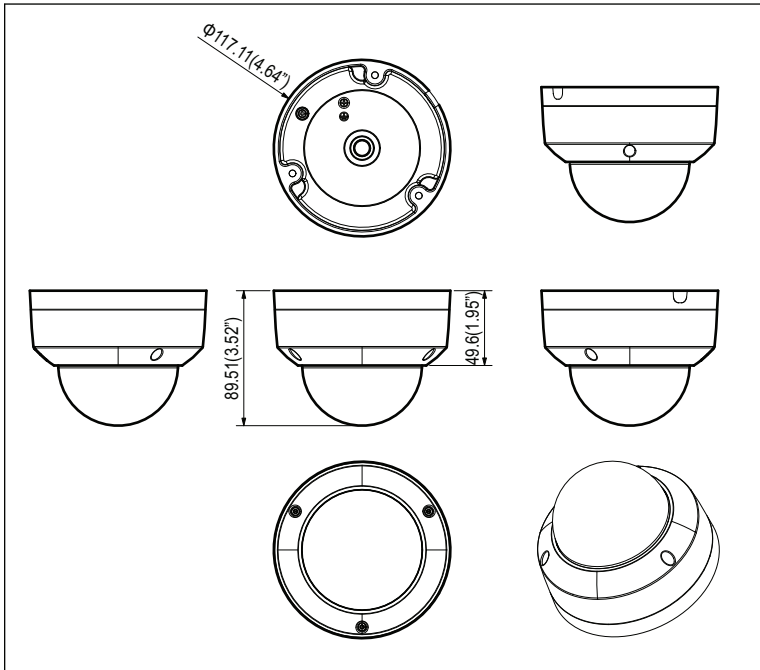

Dimensions

IJV223-1ERS, IJV522-1ERS

 **Note:** Values in parentheses are inches; all others are millimeters.

Standard Web Interface

Pelco cameras use a standard Web browser interface for easy remote setup and administration. Controls are optimized for convenient one-step camera configuration for features including color, exposure, flicker control, wide dynamic range, and streaming.