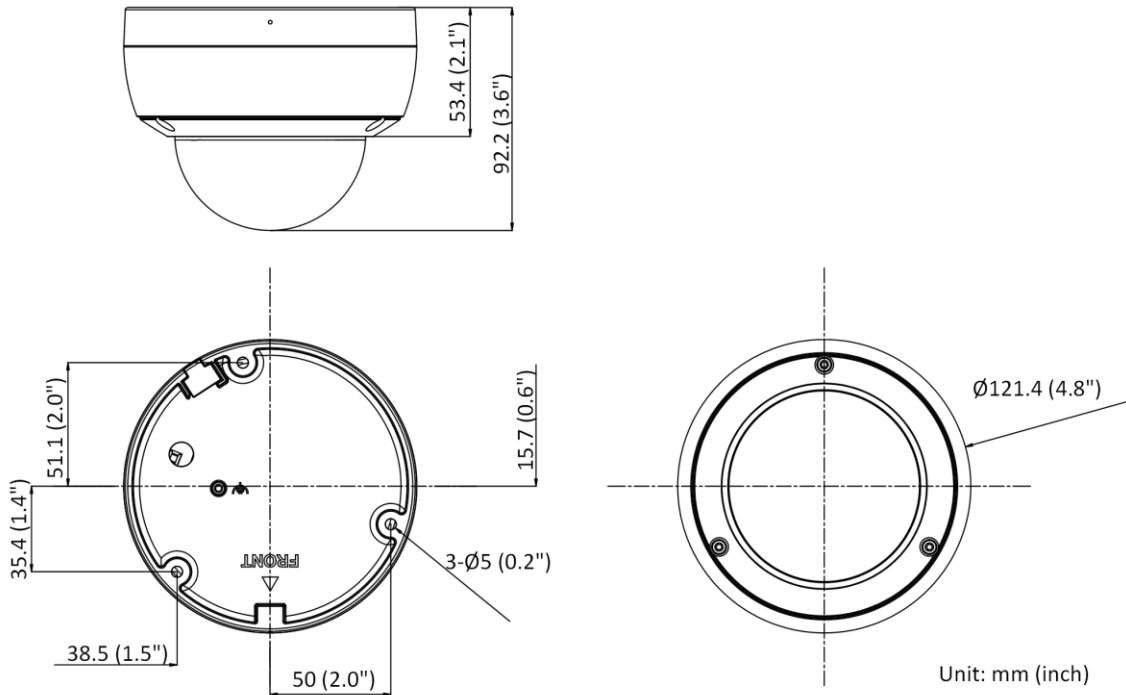

▪ **Dimension**

▪ **Accessory**

▪ **Optional**

DS-1253ZJ-M Rain Shade	DS-1271ZJ-120 Pendant Mount	DS-1272ZJ-120 Wall Mount	DS-1272ZJ-120B Wall Mount	DS-1280ZJ-DM46 Junction Box
DS-1275ZJ-SUS Vertical Pole Mount	DS-1276ZJ-SUS Corner Mount	DS-1272ZJ-120-TR15 Wall Mount