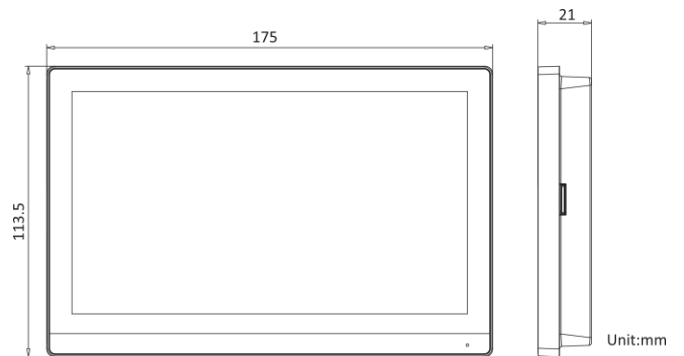

Device interfaces	
Alarm input	8-ch alarm inputs
Network interface	1 RJ-45 10/100 Mbps self-adaptive
TAMPER	/
RS-485	1
USB	/
TF card	Max to 128 G
Alarm output	2
Power interface	1
General	
Button	0
Installation	Wall mounting, table mounting
Indicator	0
Weight	With package: 683 g Without package: 355 g
Protective level	/
Working temperature	-10 ° C to 50 ° C (14 ° F to 122 ° F)
Working humidity	10% to 90%
Dimensions	175 mm × 113.5 mm × 21 mm (6.9" × 4.5" × 0.83")
Battery	/
Application environment	Indoor
Power consumption	≤ 8 W
Language	English, French, Portuguese (Brazil), Spanish, Russian, German, Italian, polish, Arabic, Turkish, Vietnamese, Hungarian, Dutch, Romanian, Czech, Bulgarian, Ukrainian, Croatian, Serbian, Greek

No.	Description	No.	Description
1	Screen	6	TF Card Slot
2	Microphone	7	Debugging Port
3	Network Interface	8	Loudspeaker
4	RS-485 Terminal (Reserved)	9	Power Supply Terminal
5	Alarm Terminal		

Dimension