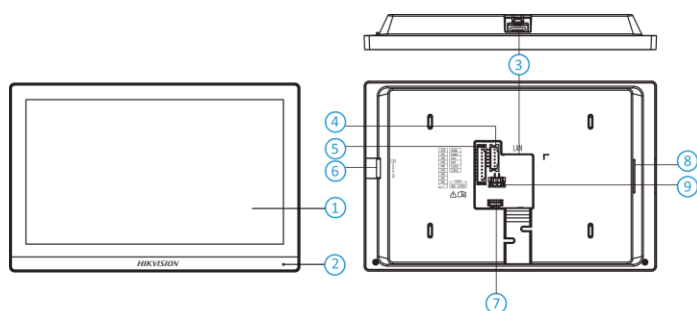

Physical Interface