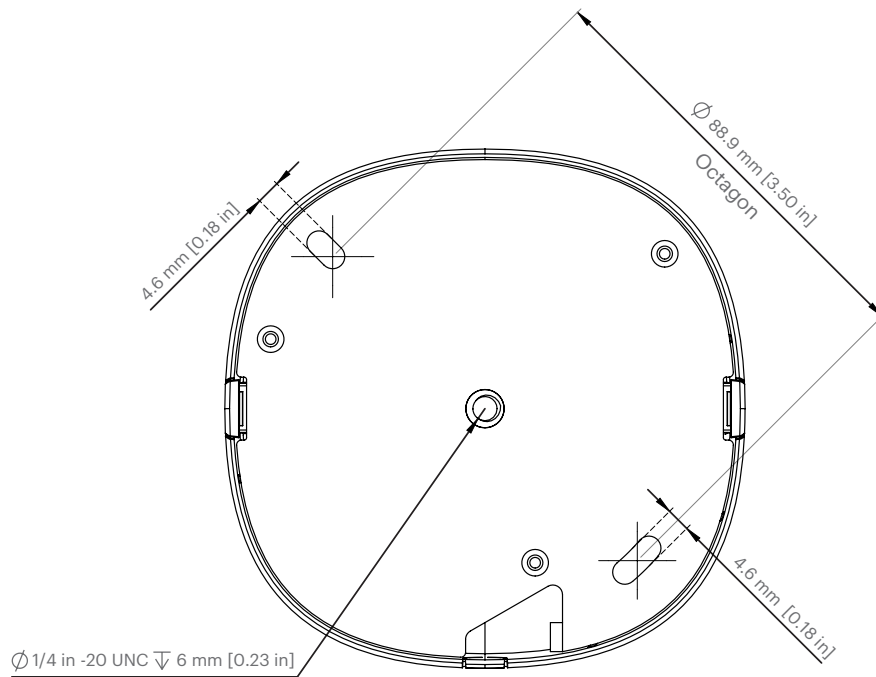

Adjustment range

Pan, Tilt, Roll

Temperature

Operating: 0°C to +40°C

Storage: -40°C to +60°C

Physical characteristics

Dimensions: 107x107x64mm

Weight: 280g

EMC

EN 55032, EN 61000-3-2/-3, EN 55024, EN 55035, EN 61000-6-1/-3, EN61000-6-2/-4, FCC Part 15B, ICES-003 Issue 6

Safety

IEC62368-1, UL62368-1, IEC62471

Technical drawings

Side view

Bottom view

Ordering information