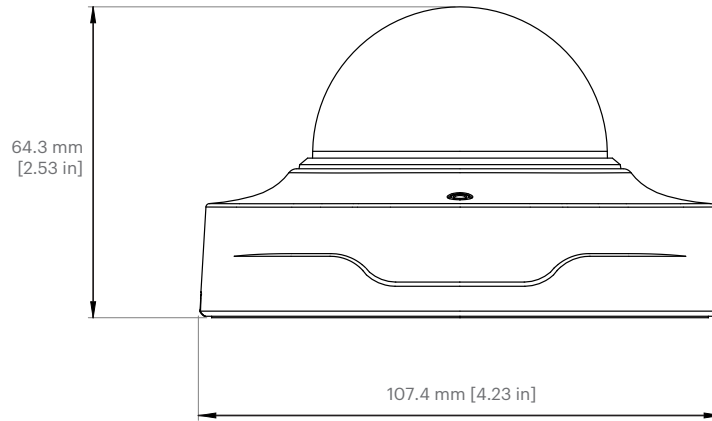

Technical drawings

Side view