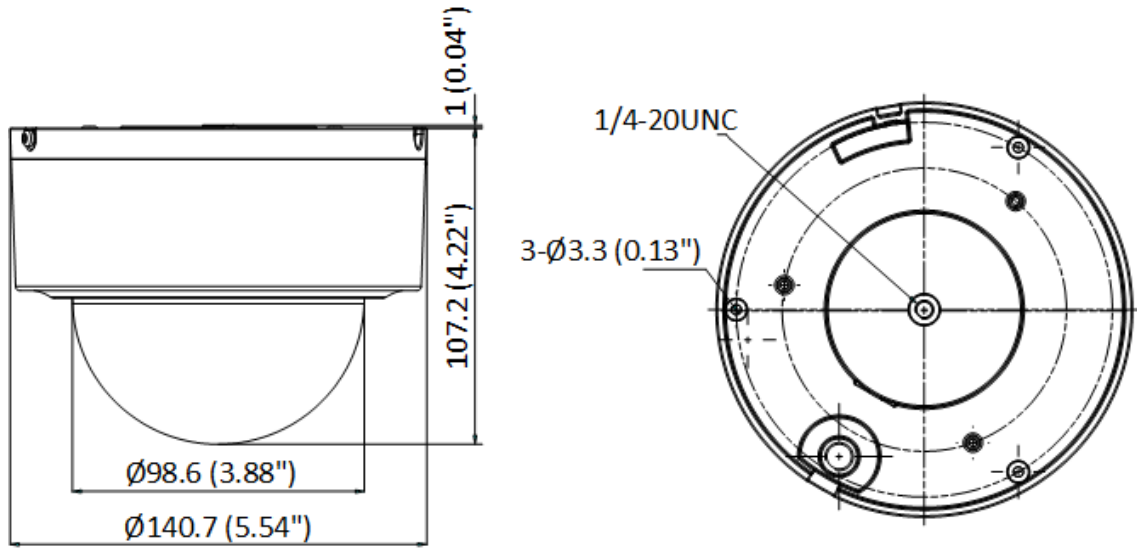

Unit: mm (inch)

- Accessory
- Optional

DS-1280ZJ-PT6	DS-1227ZJ-PT6	DS-1273-ZJ-PT6