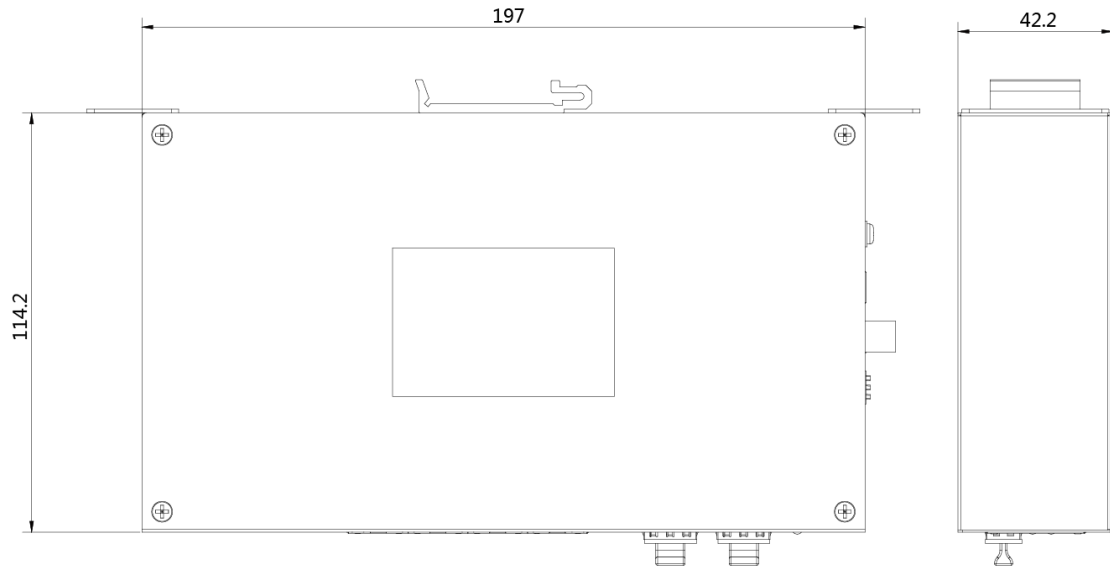

Physical Interface

Front panel:

Back panel:

Available Model

DS-3T0510HP-E

Dimension (unit: mm)

Typical Application

8-Port Gigabit PoE