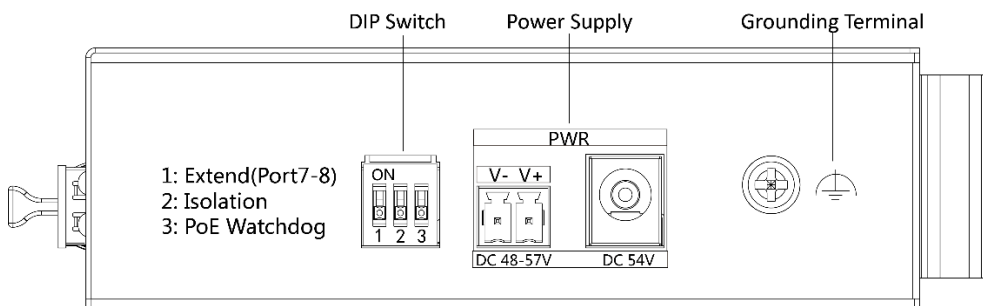

Available Model

DS-3T0510HP-E