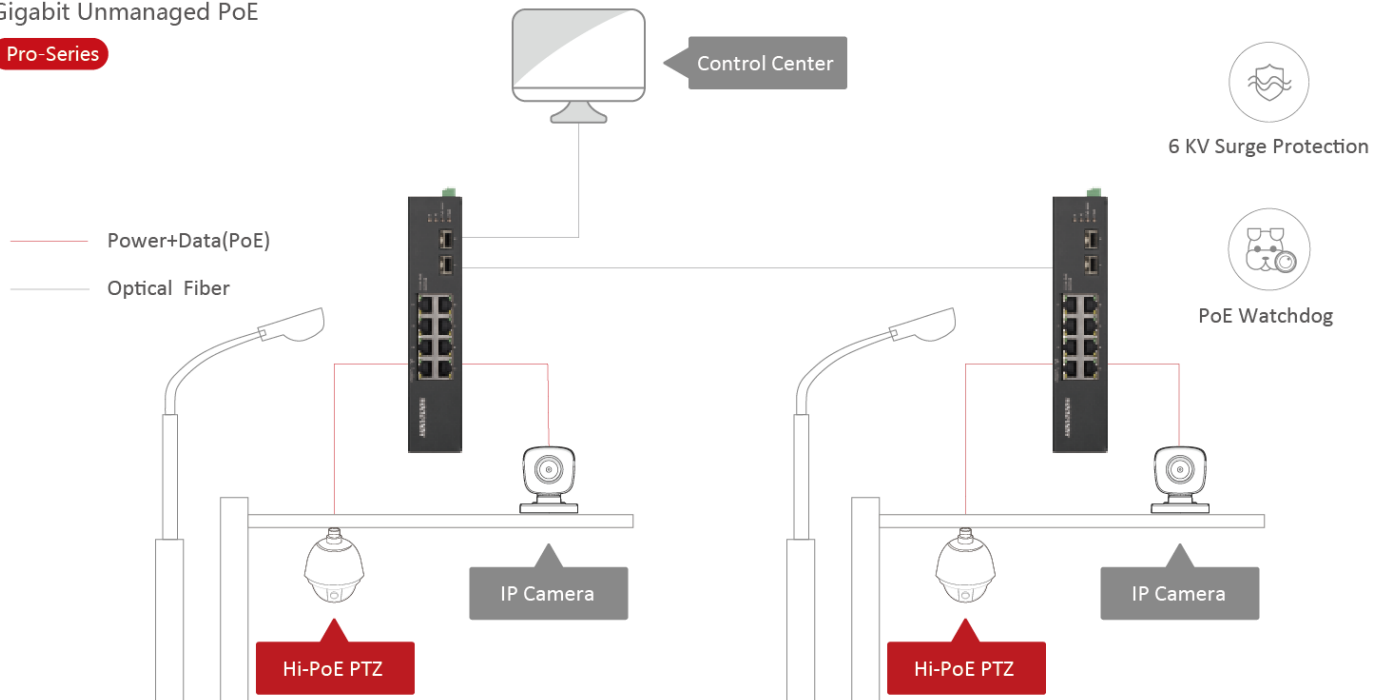

Typical Application

8-Port Gigabit PoE

Gigabit Unmanaged PoE

Pro-Series