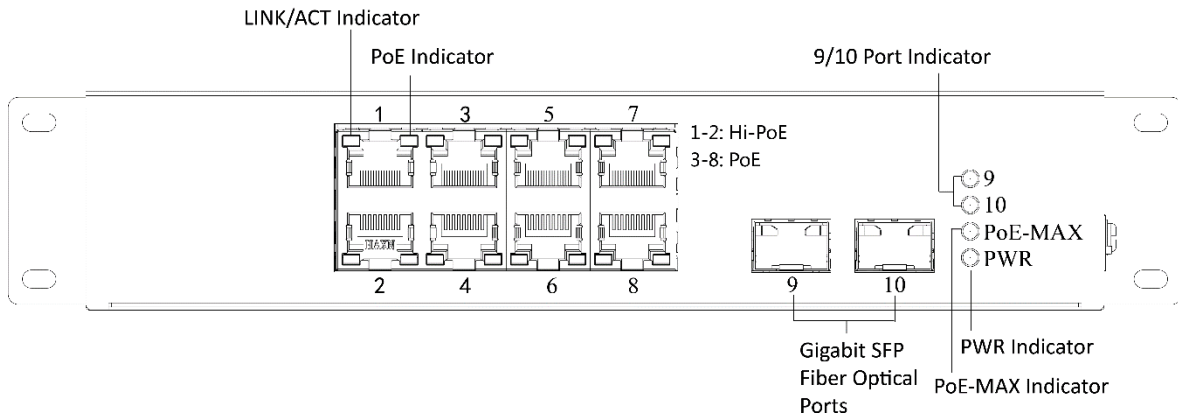

Physical Interface

Front panel:

Back panel: