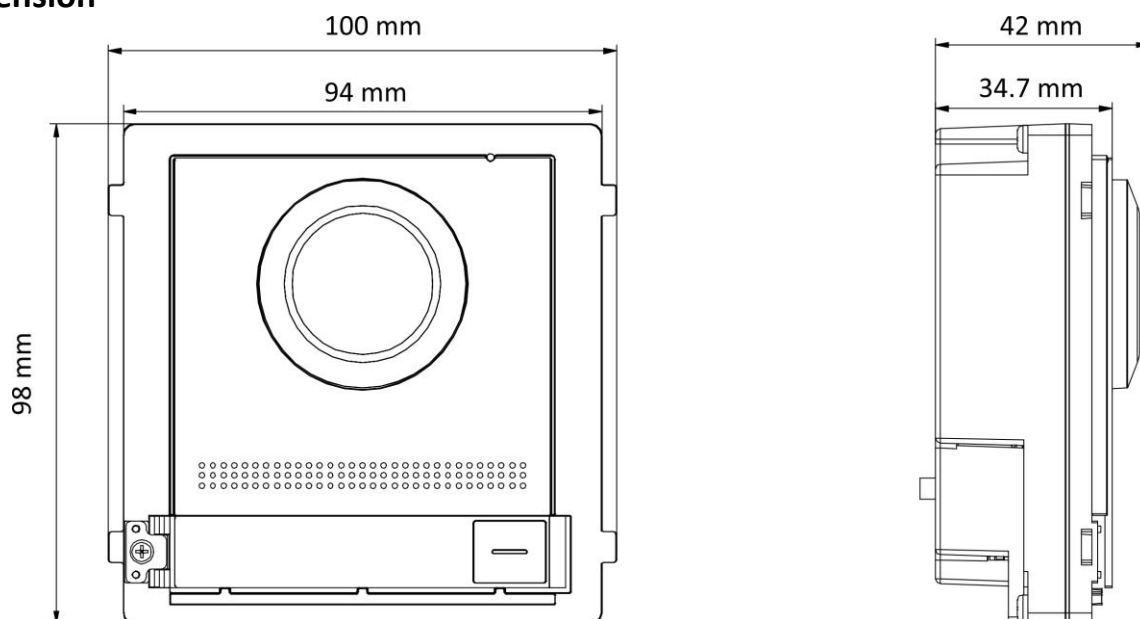

Wiegand	NA
TF card	NA
Alarm output	NA
Lock control	2 (2 relay, max to 30 VDC, 2 A)
USB	NA
Power interface	12VDC power output (12 V, 500 mA Max.)
Two-wire IP interface	1
General	
Button	1
Installation	Surface mounting & flush mounting
Indicator	0
Weight	422.8 g
Protective level	IP65
Working temperature	-40° C to 60° C (-22° F to 140° F)
Working humidity	10% to 90%
Dimensions	100 mm × 98 mm × 42 mm
Battery	/
Power supply	Powered by KAD704Y or KAD706Y series distributor
Application environment	Outdoor
Power consumption	≤ 4 W
Language	English, French, Portuguese, Brazilian Portuguese, Spanish, Russian, German, Italian, Polish, Turkish, Vietnamese, Arabic, Czech, Hungarian, Dutch, Romanian, Bulgarian, Ukrainian, Croatian, Serbian, Greek, Slovak

▪ Available Model

DS-KD8003Y-IME2/S

▪ Dimension